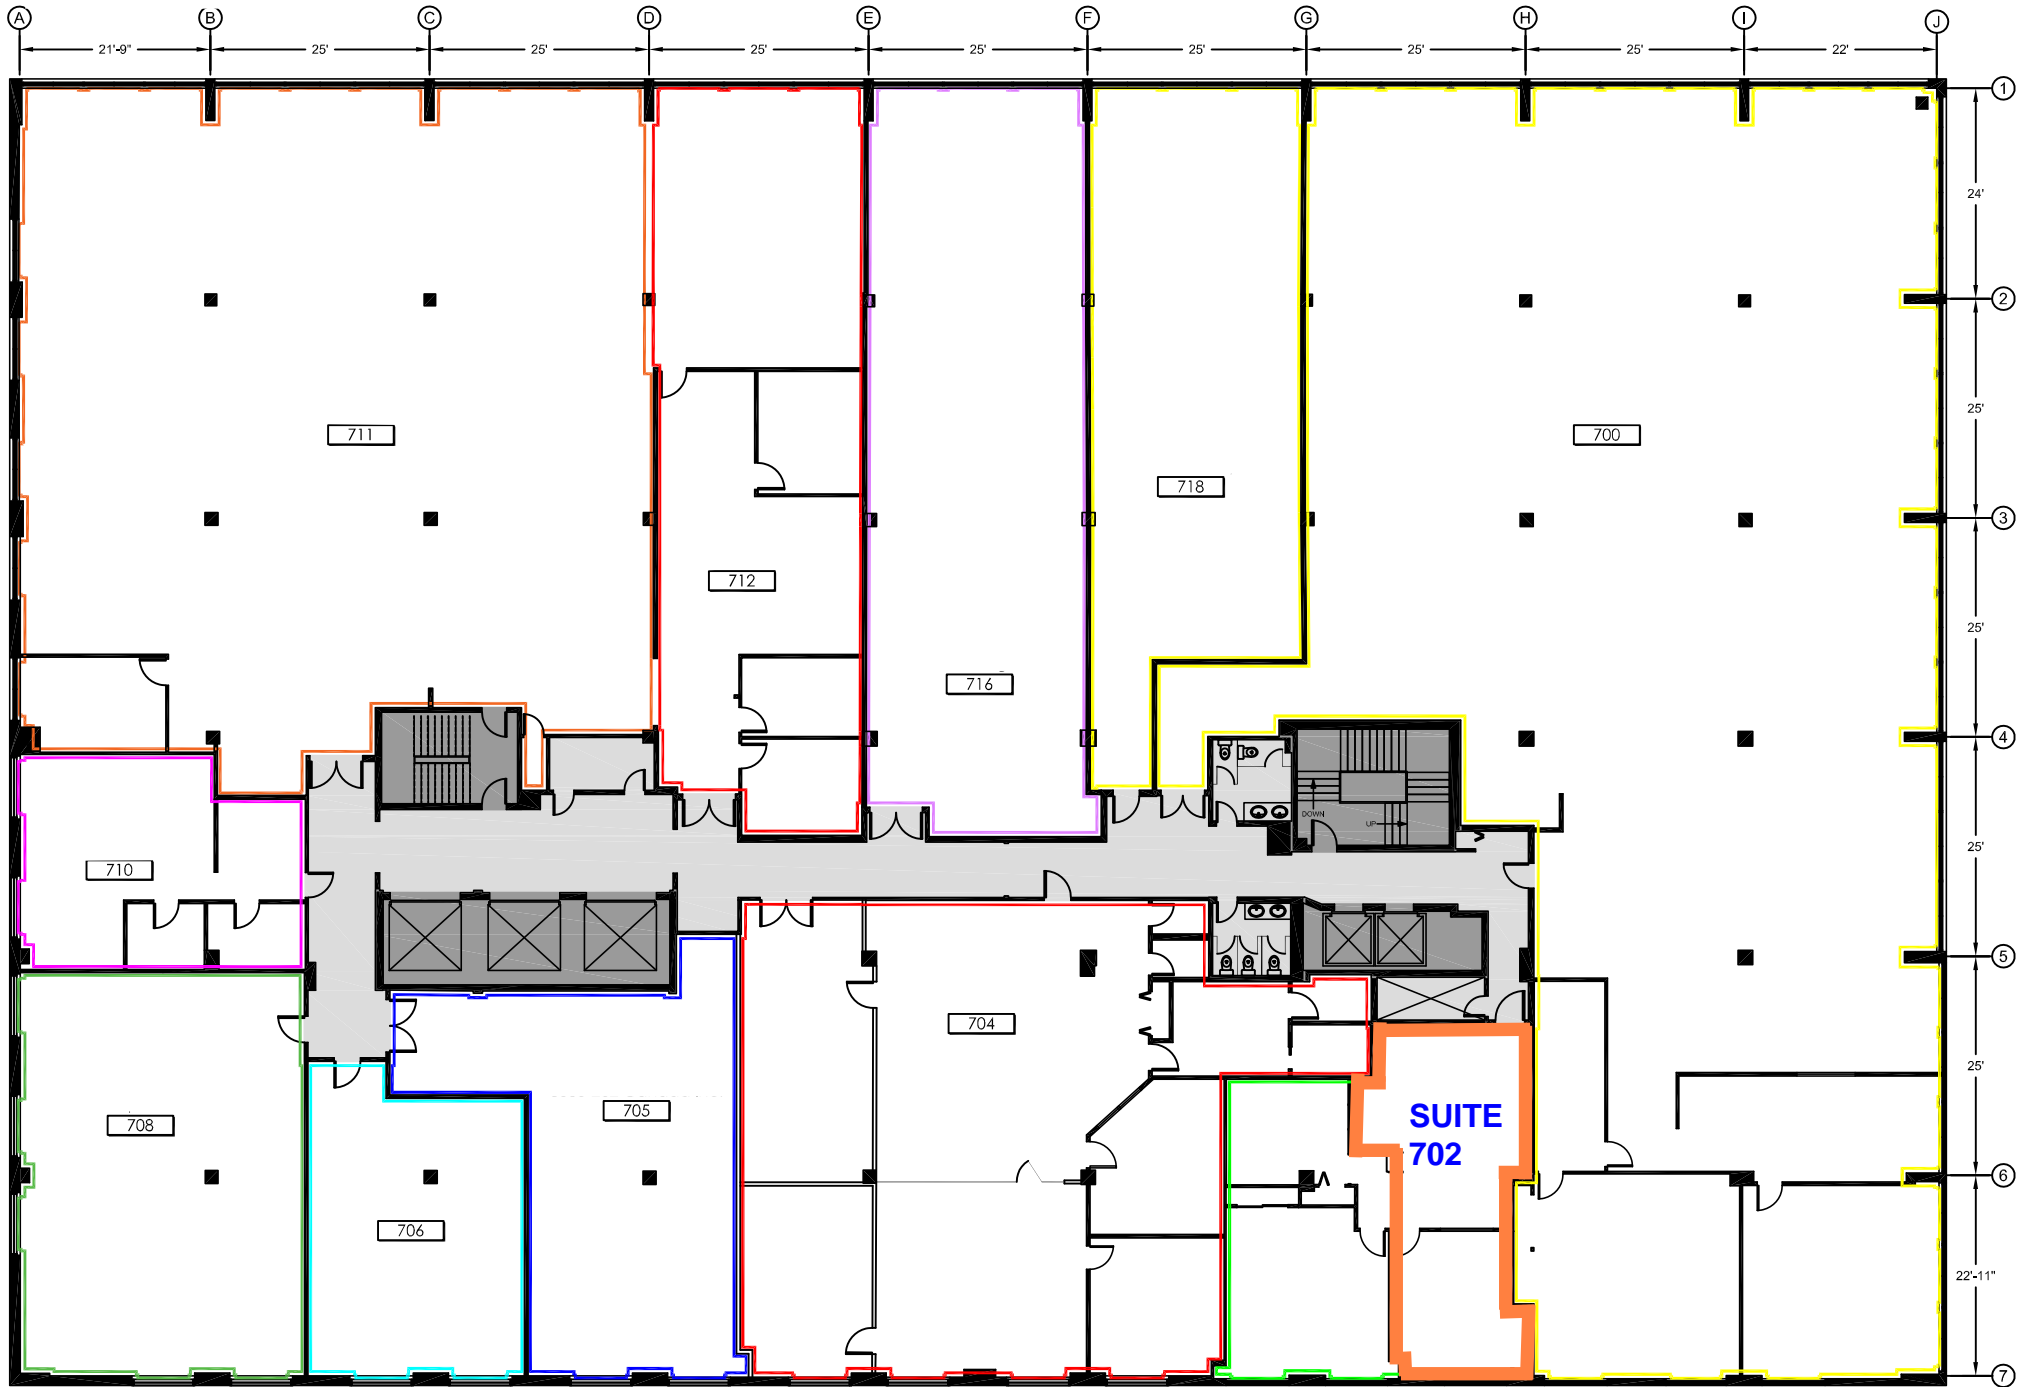

# 7th FLOOR PLAN

CHABANEL STREET

PARK AVENUE

702

This is a floor plan of a room, likely a bathroom, labeled '702'. The room is outlined in black. A green line traces a path along the left and bottom walls, and a yellow line traces a path along the right wall. A door is located on the right wall, and a window is on the left wall. A small square symbol is present on the right wall. The number '702' is written in a box on the left wall.