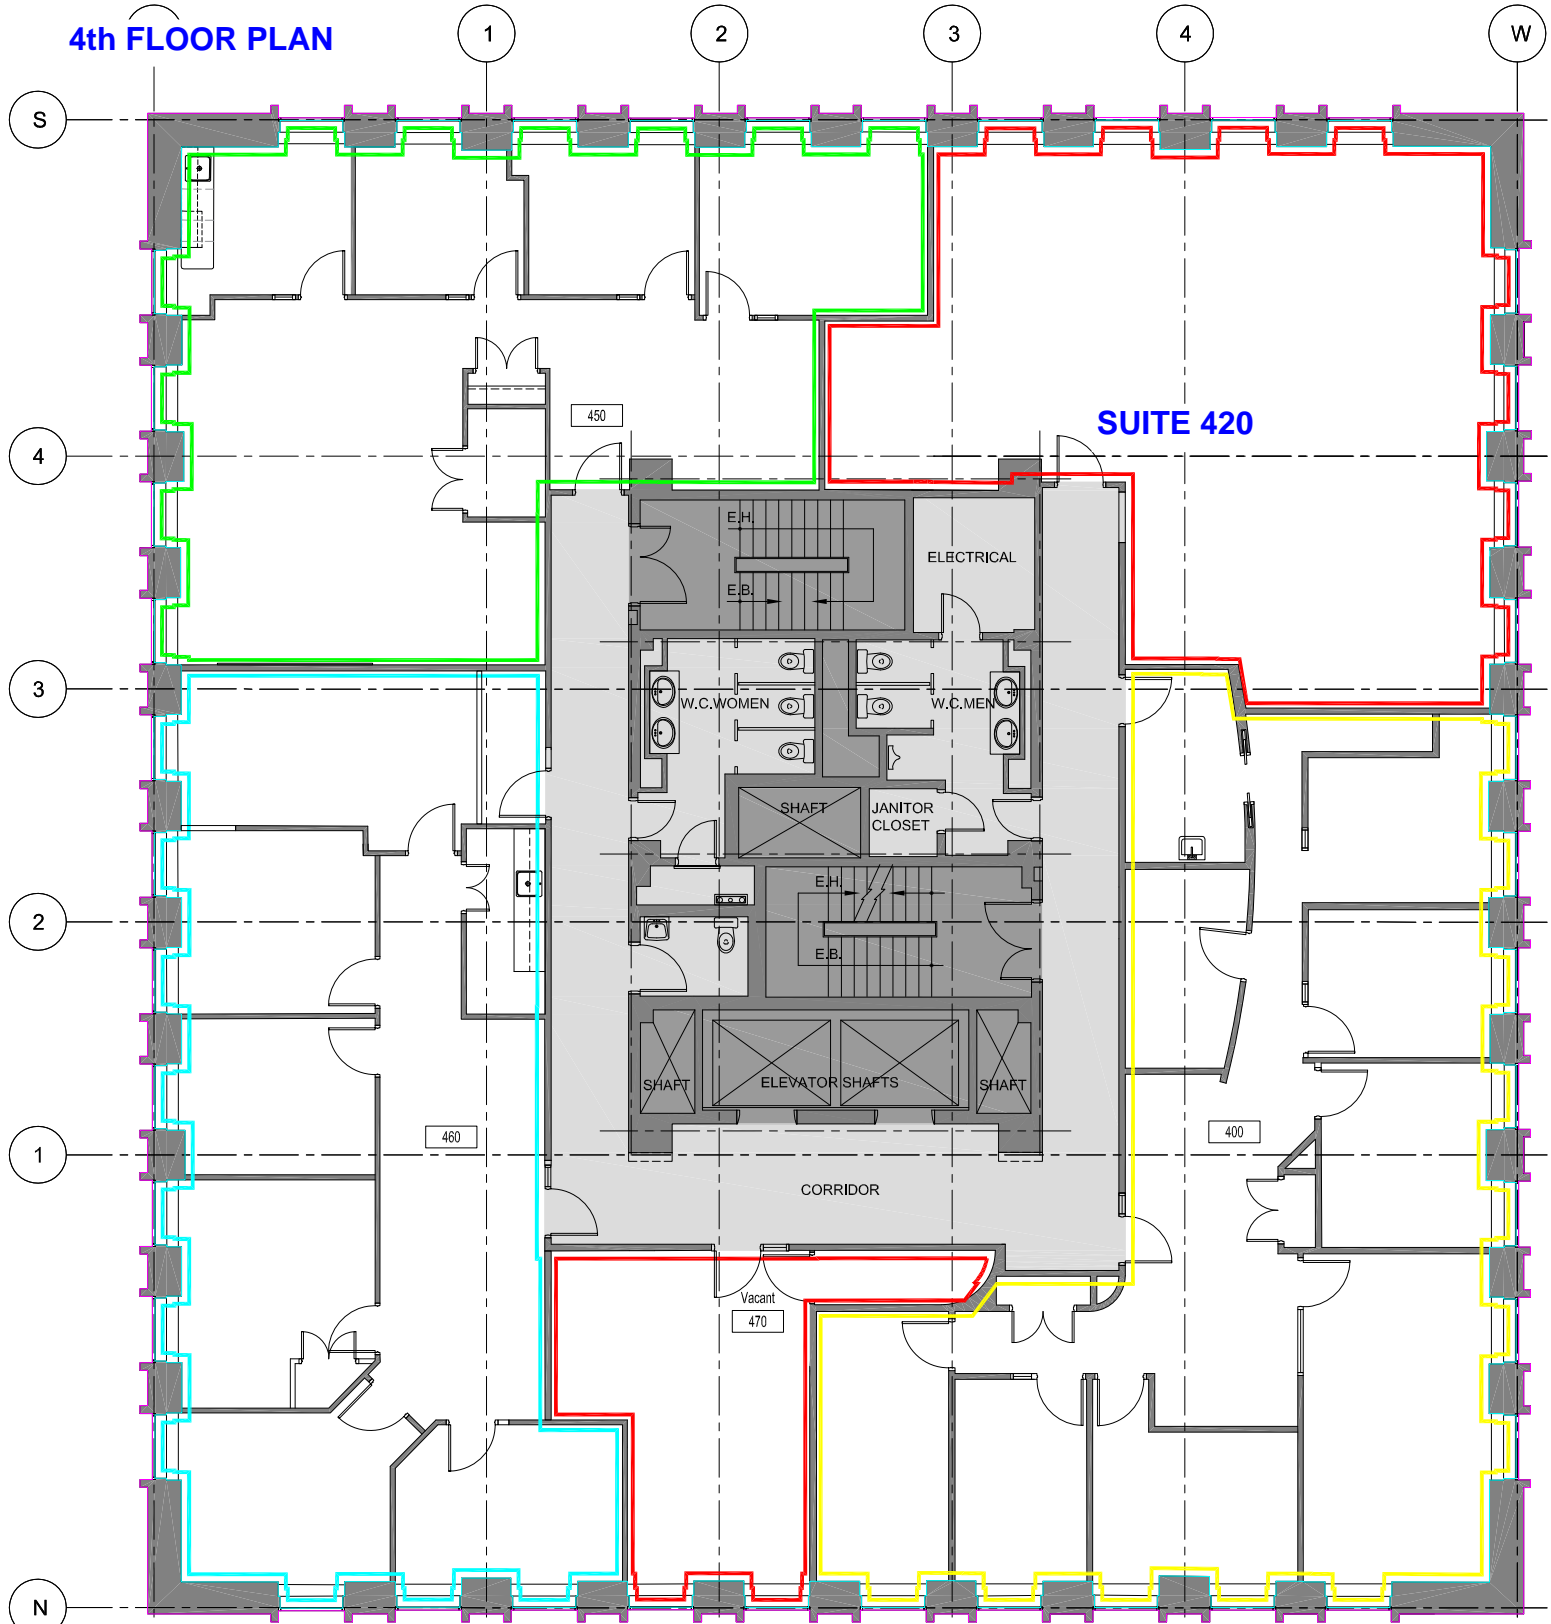

4th FLOOR PLAN

SUITE 420

ELECTRICAL

W.C.MEN