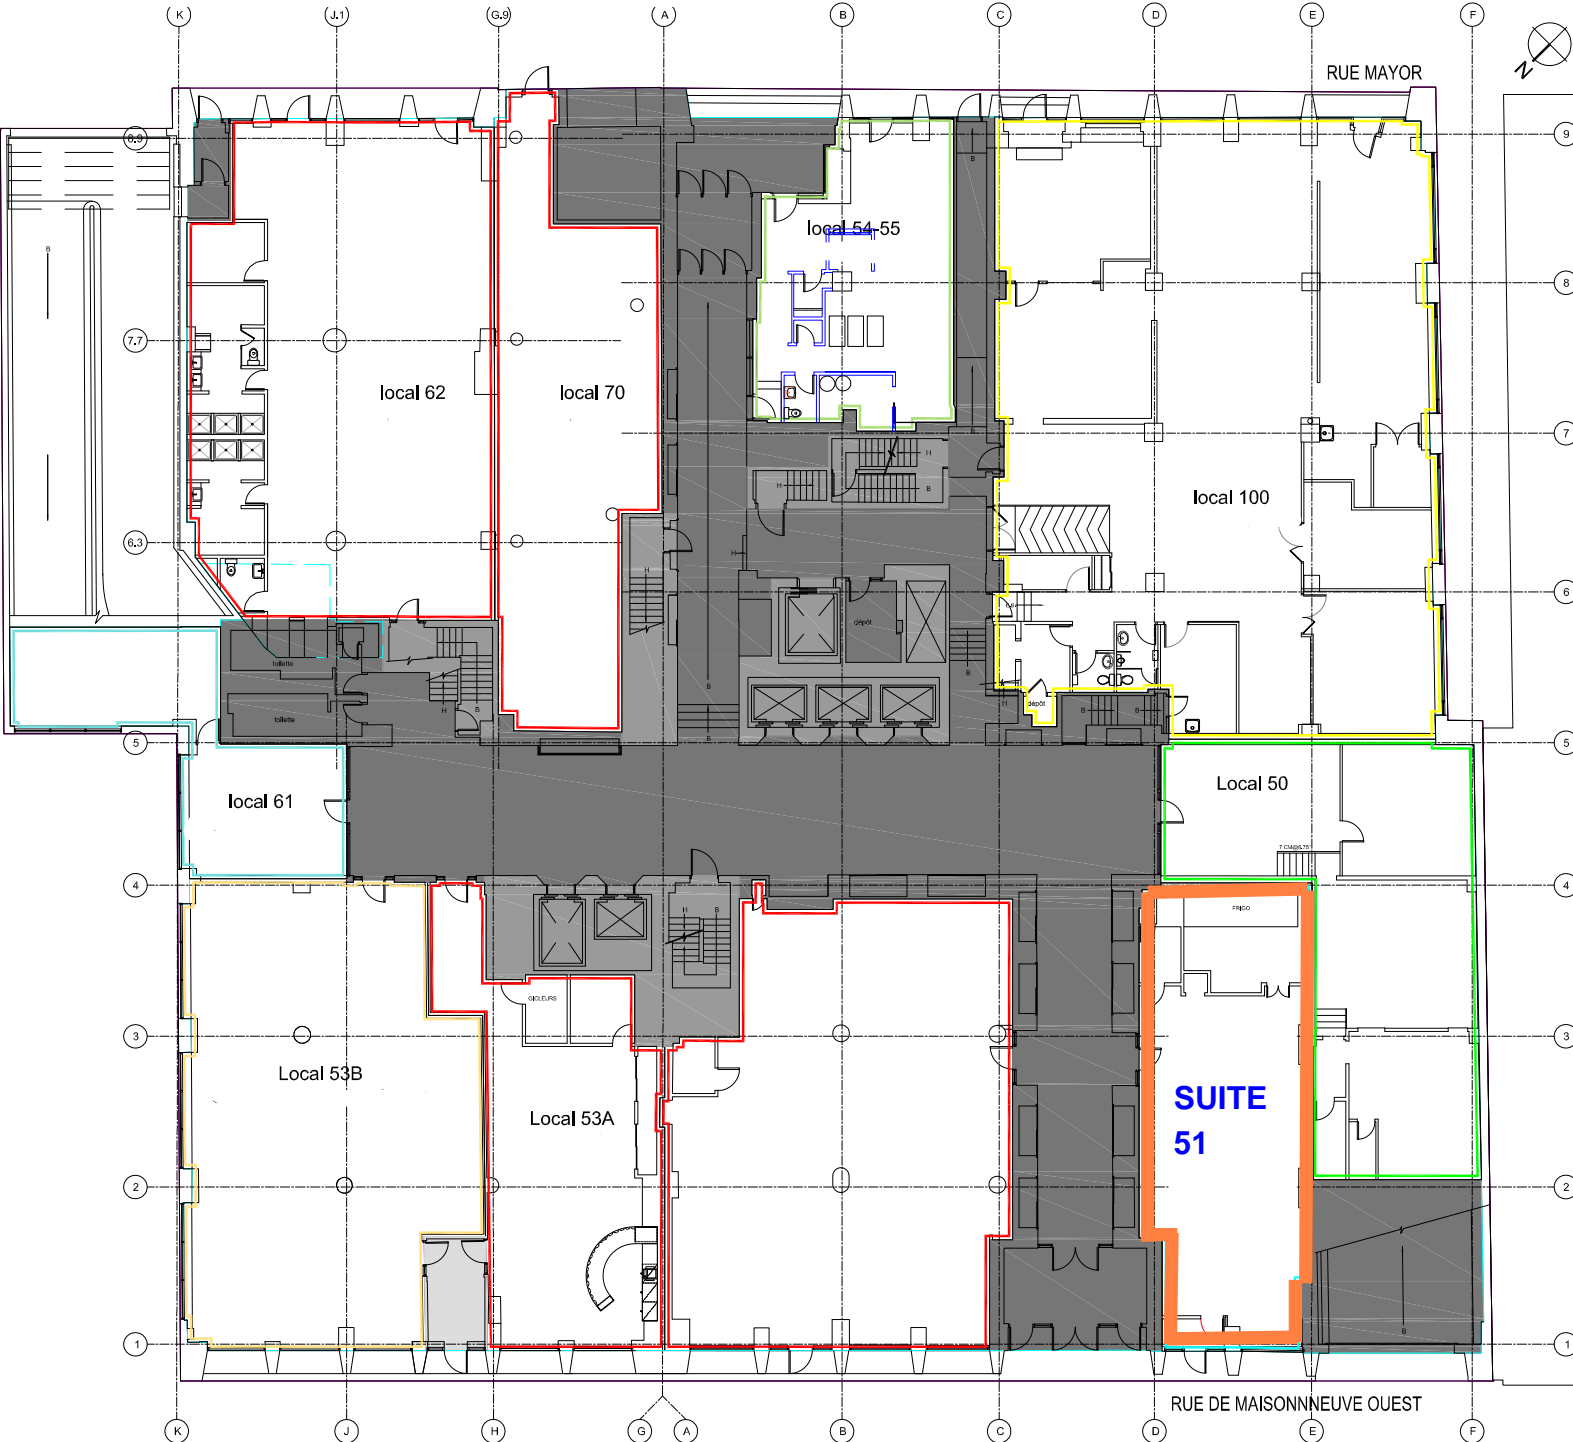

GROUND FLOOR PLAN

FRIGO

local 51